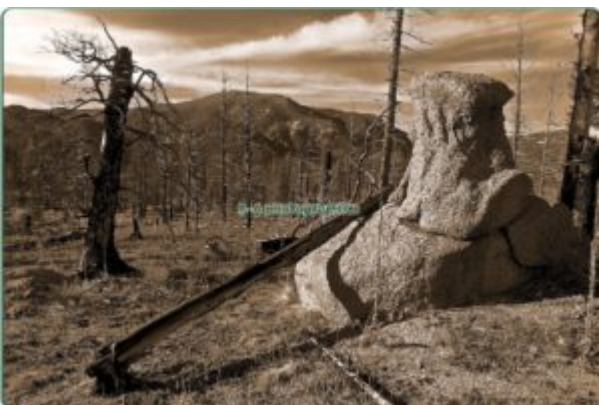

[Here one finds an example, of both chem-tRails and the dead tRees the CO-2’s acid rains weakened making arson a supple release-Issue..]